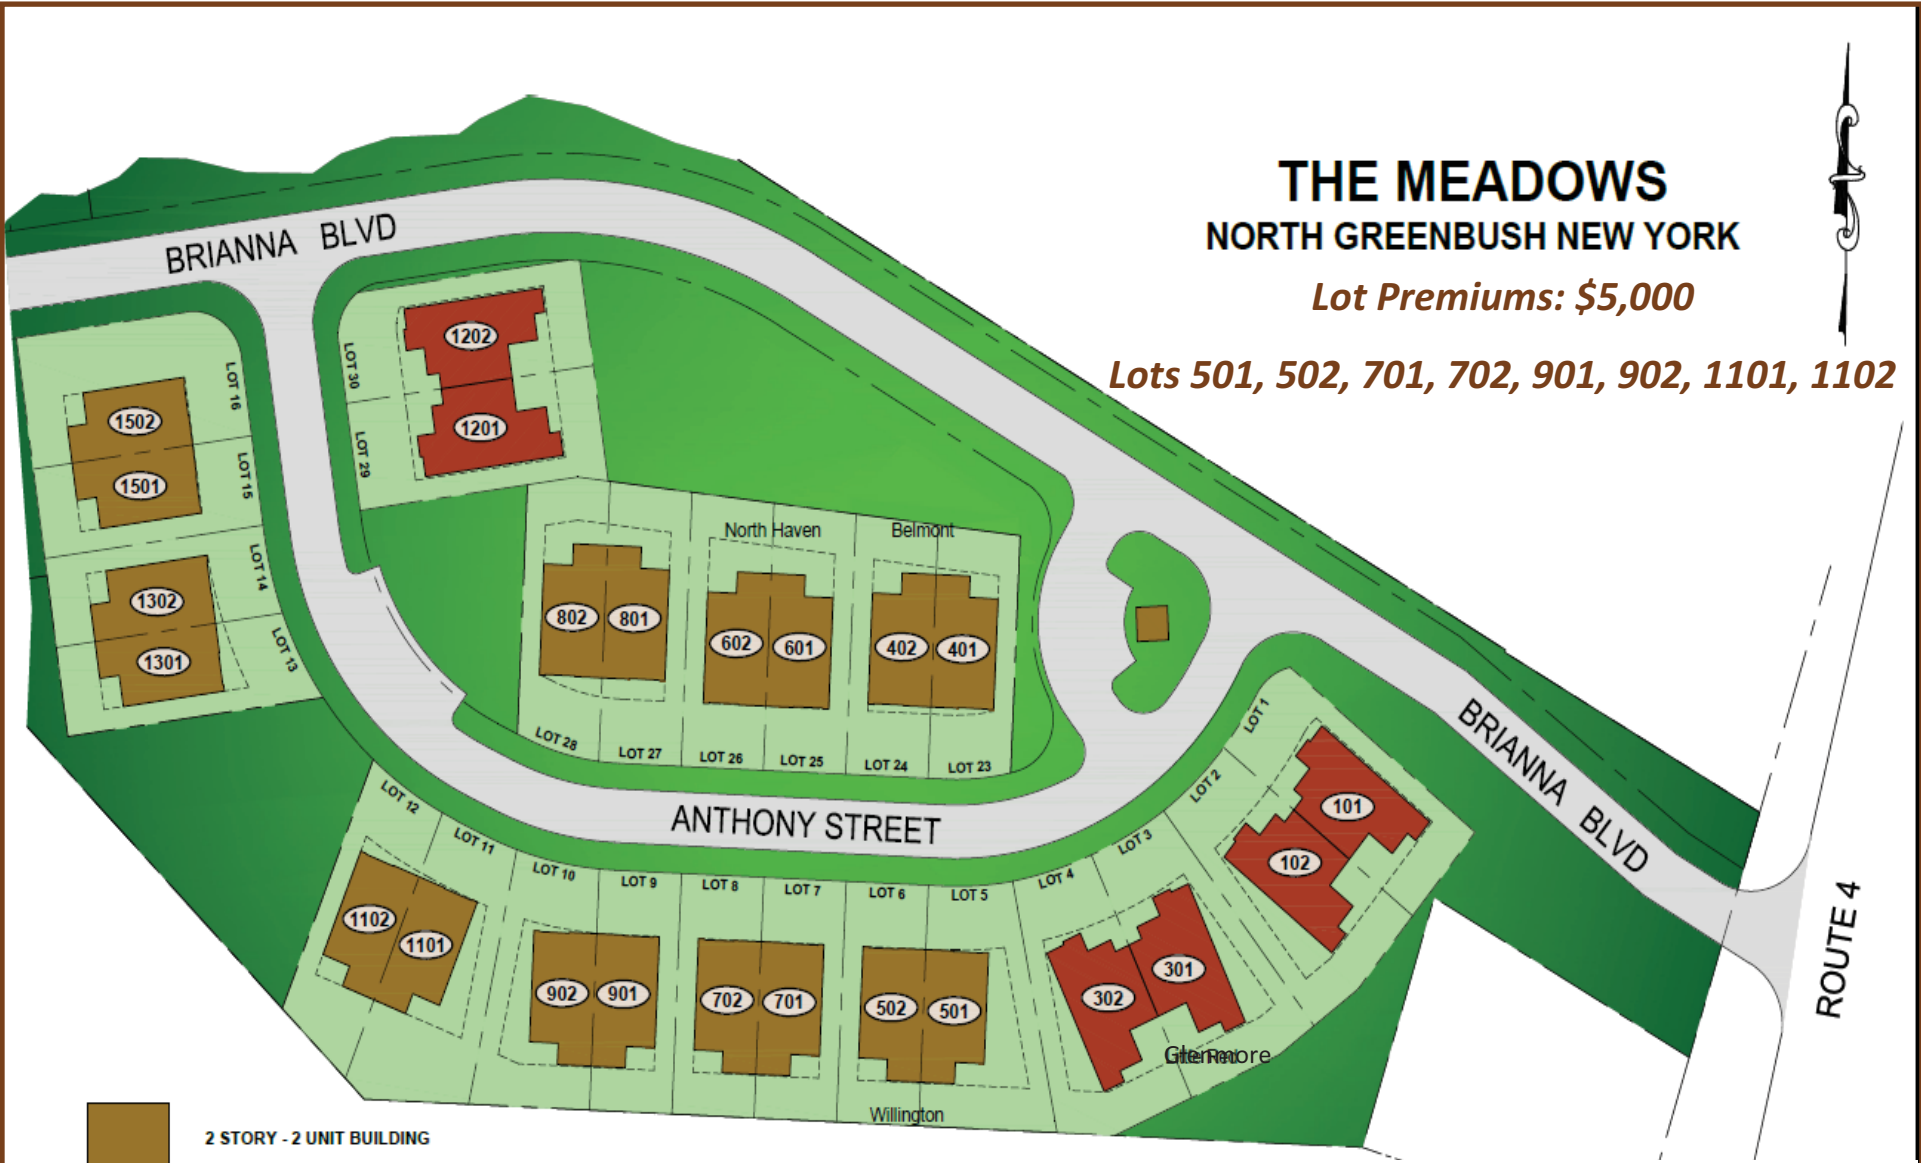

# THE MEADOWS

## NORTH GREENBUSH NEW YORK

Lot Premiums: \$5,000

Lots 501, 502, 701, 702, 901, 902, 1101, 1102

 2 STORY - 2 UNIT BUILDING

 1 STORY - 2 UNIT BUILDING

**Danielle Enos** 518-312-3452  
**Tim Mulchy** 518-857-7653

# THE MEADOWS

Belmont	1919 sf to 1945 sf	1st Floor Master Bedroom	2 Story	\$389,900
Willington	1850 sf	1st Floor Master Bedroom	2 Story	\$ 374,900
North Haven	1662sf to 1675 sf	3 Bedrooms 2.5 Baths	2 Story	\$ 369,900
Glenmore	1504 Sq. Ft	3 Bedroom2 Bath Ranch	1 Story	\$ 359,900