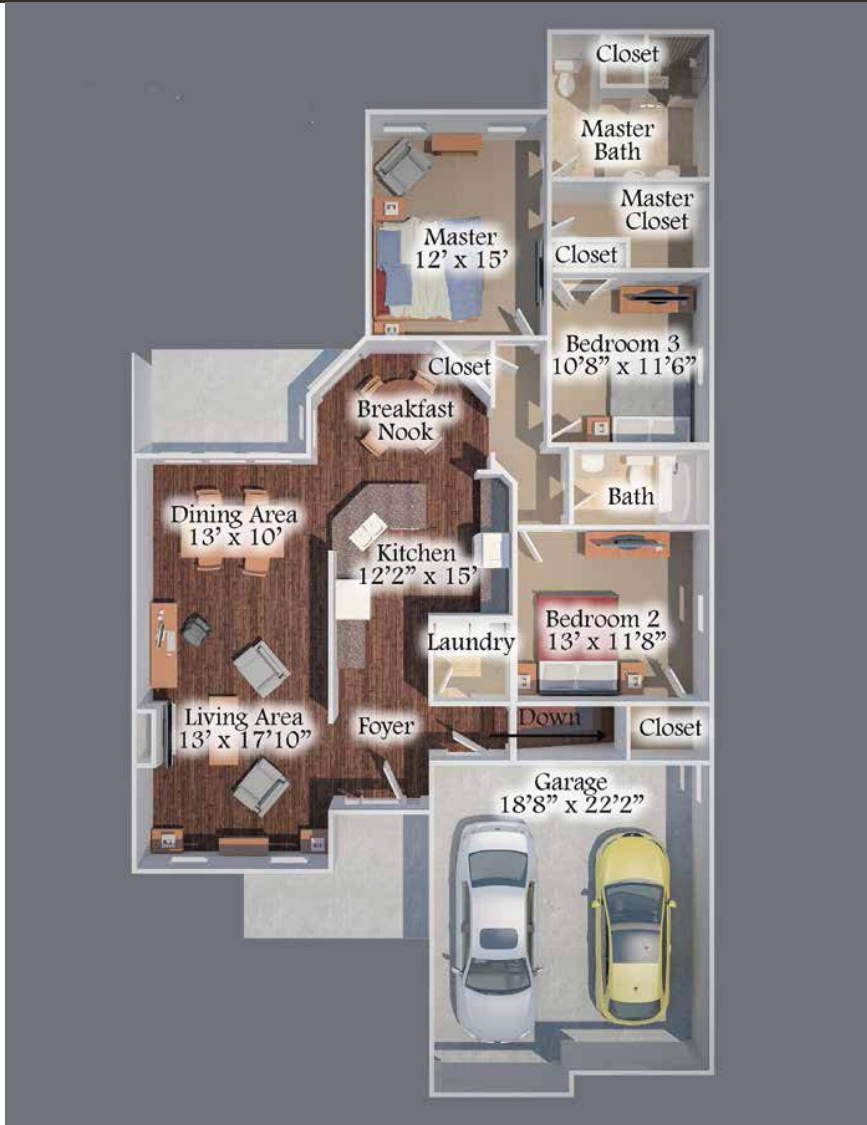

# THE GLENMORE

1,504 SF +/- 3 BEDROOM, 2 BATH

INSPIRED  
LIVING...  
ONLY AT THE  
MEADOWS OF  
NORTH GREENBUSH

*Notice: Meadows Builders One LLC reserves the right to substitute materials specified with materials having comparable specifications and equal or better quality. All dimensions are approximate and do not represent exact measurements. Subject to Change Without Notice or Obligation. 7/16/19*