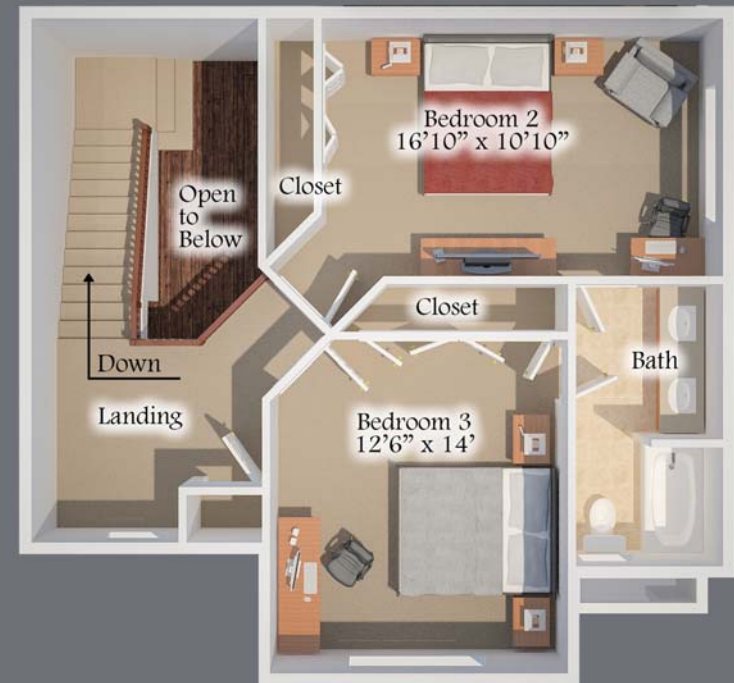

THE WILLINGTON

1,850 SF +/- 3 BEDROOM, 2.5 BATH

FIRST FLOOR

SECOND FLOOR

Notice: Meadows Builders One LLC reserves the right to substitute materials specified with materials having comparable specifications and equal or better quality. All dimensions are approximate and do not represent exact measurements. Subject to Change Without Notice or Obligation. 7/16/19